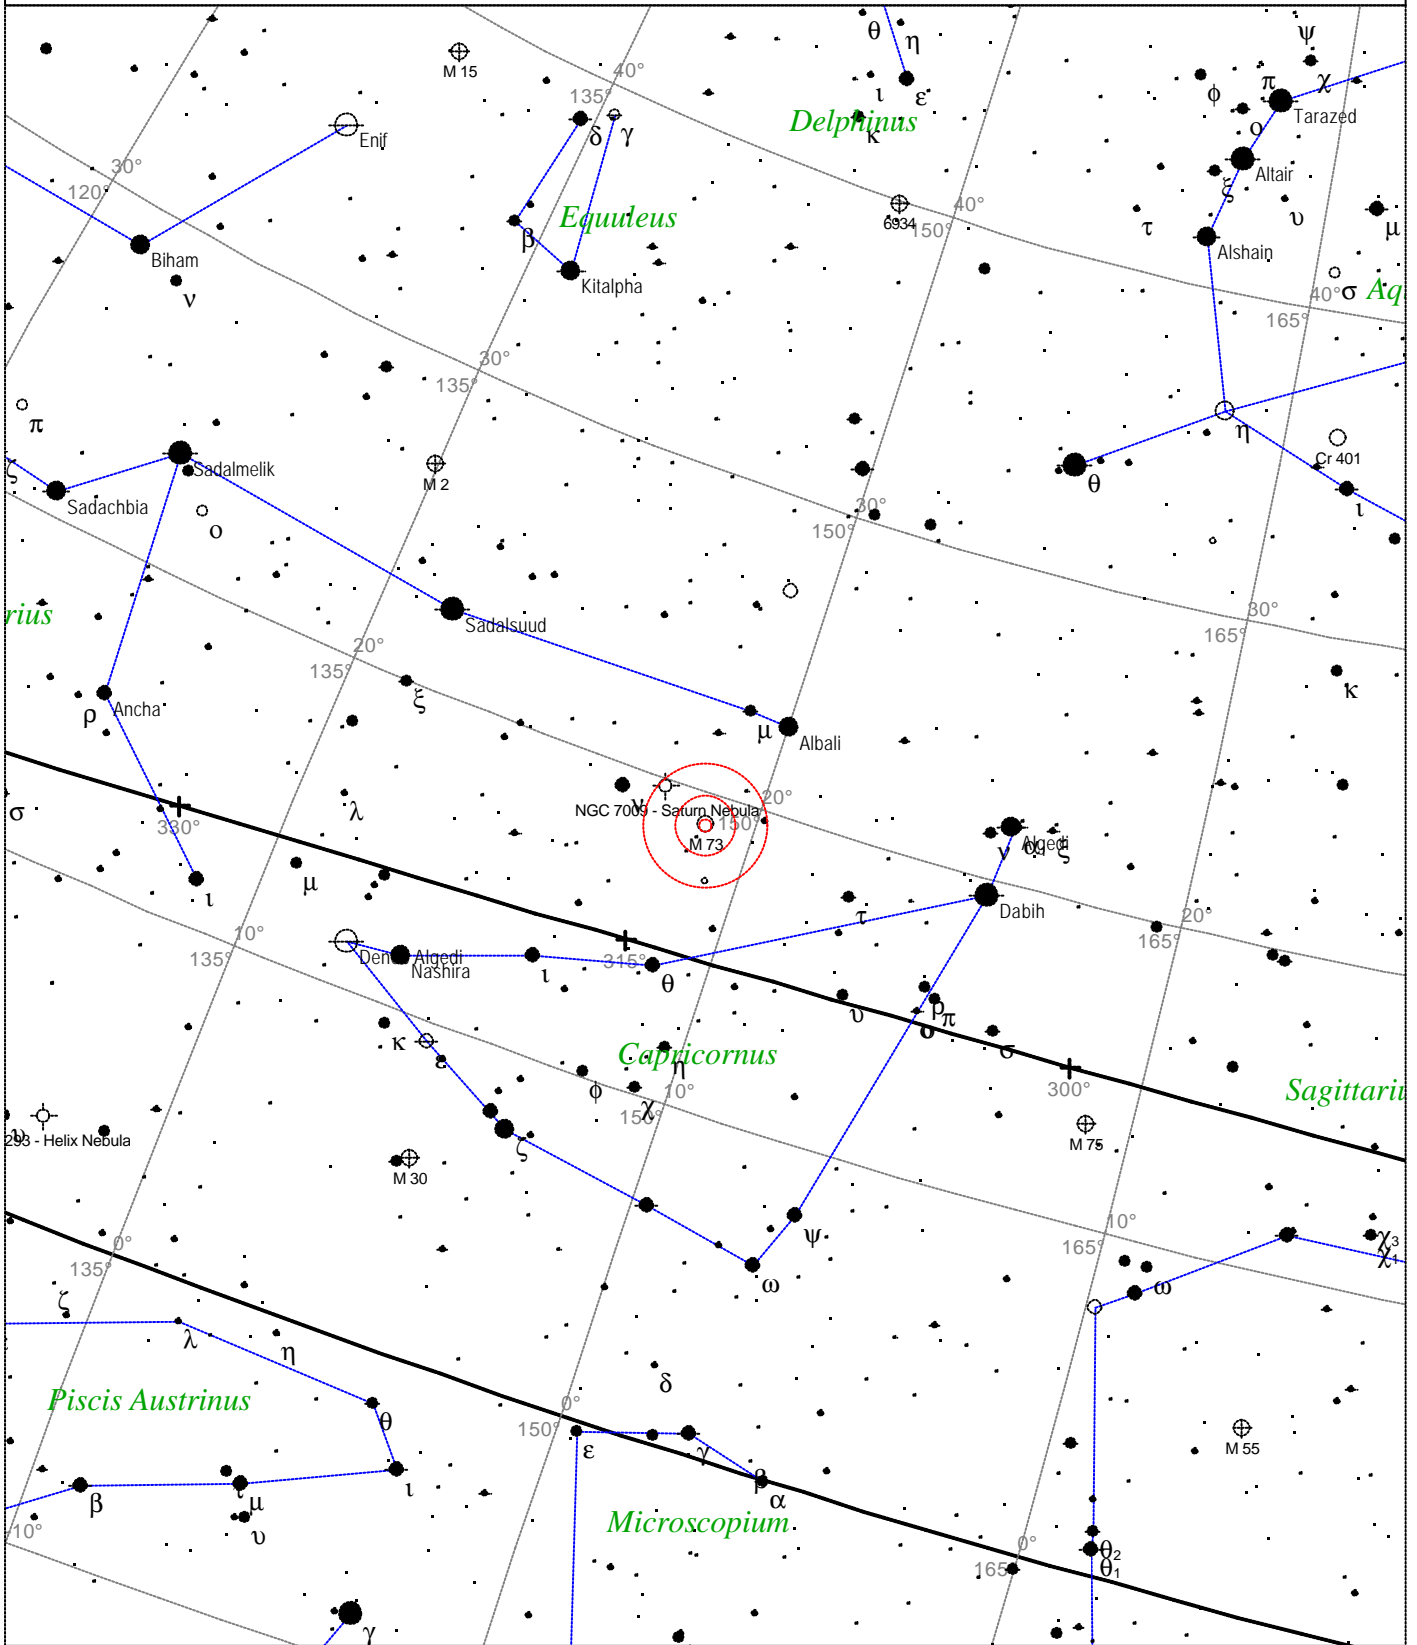

Messier 73 - Open cluster

<p>STARS</p> <ul style="list-style-type: none"> ● <3 ● 3.5 ● 4 ● 4.5 ● 5 ● 5.5 · 6 · 6.5 · >7 	<p>SYMBOLS</p> <ul style="list-style-type: none"> ● Multiple star ○ Variable star ☄ Comet ☾ Galaxy □ Bright nebula □ Dark nebula ⊕ Globular cluster ○ Open cluster ♁ Planetary nebula ⊠ Quasar △ Radio source × X-ray source ○ Other object 	<p>Messier 73 - Open cluster Magnitude: 8.9 Size: 2.8' Right ascension: 20h 59m 5s Declination: -12° 37' 30" Constellation: Aquarius</p>
---	---	---

Local Time: 19:40:11 12-Sep-2002
 Location: 53° 27' 0" N 2° 31' 0" W

UTC: 19:40:11 12-Sep-2002
 RA: 20h59m05s Dec: -12° 37' Field: 45.0°

Sidereal Time: 18:56:39
 Julian Day: 2452530.3196