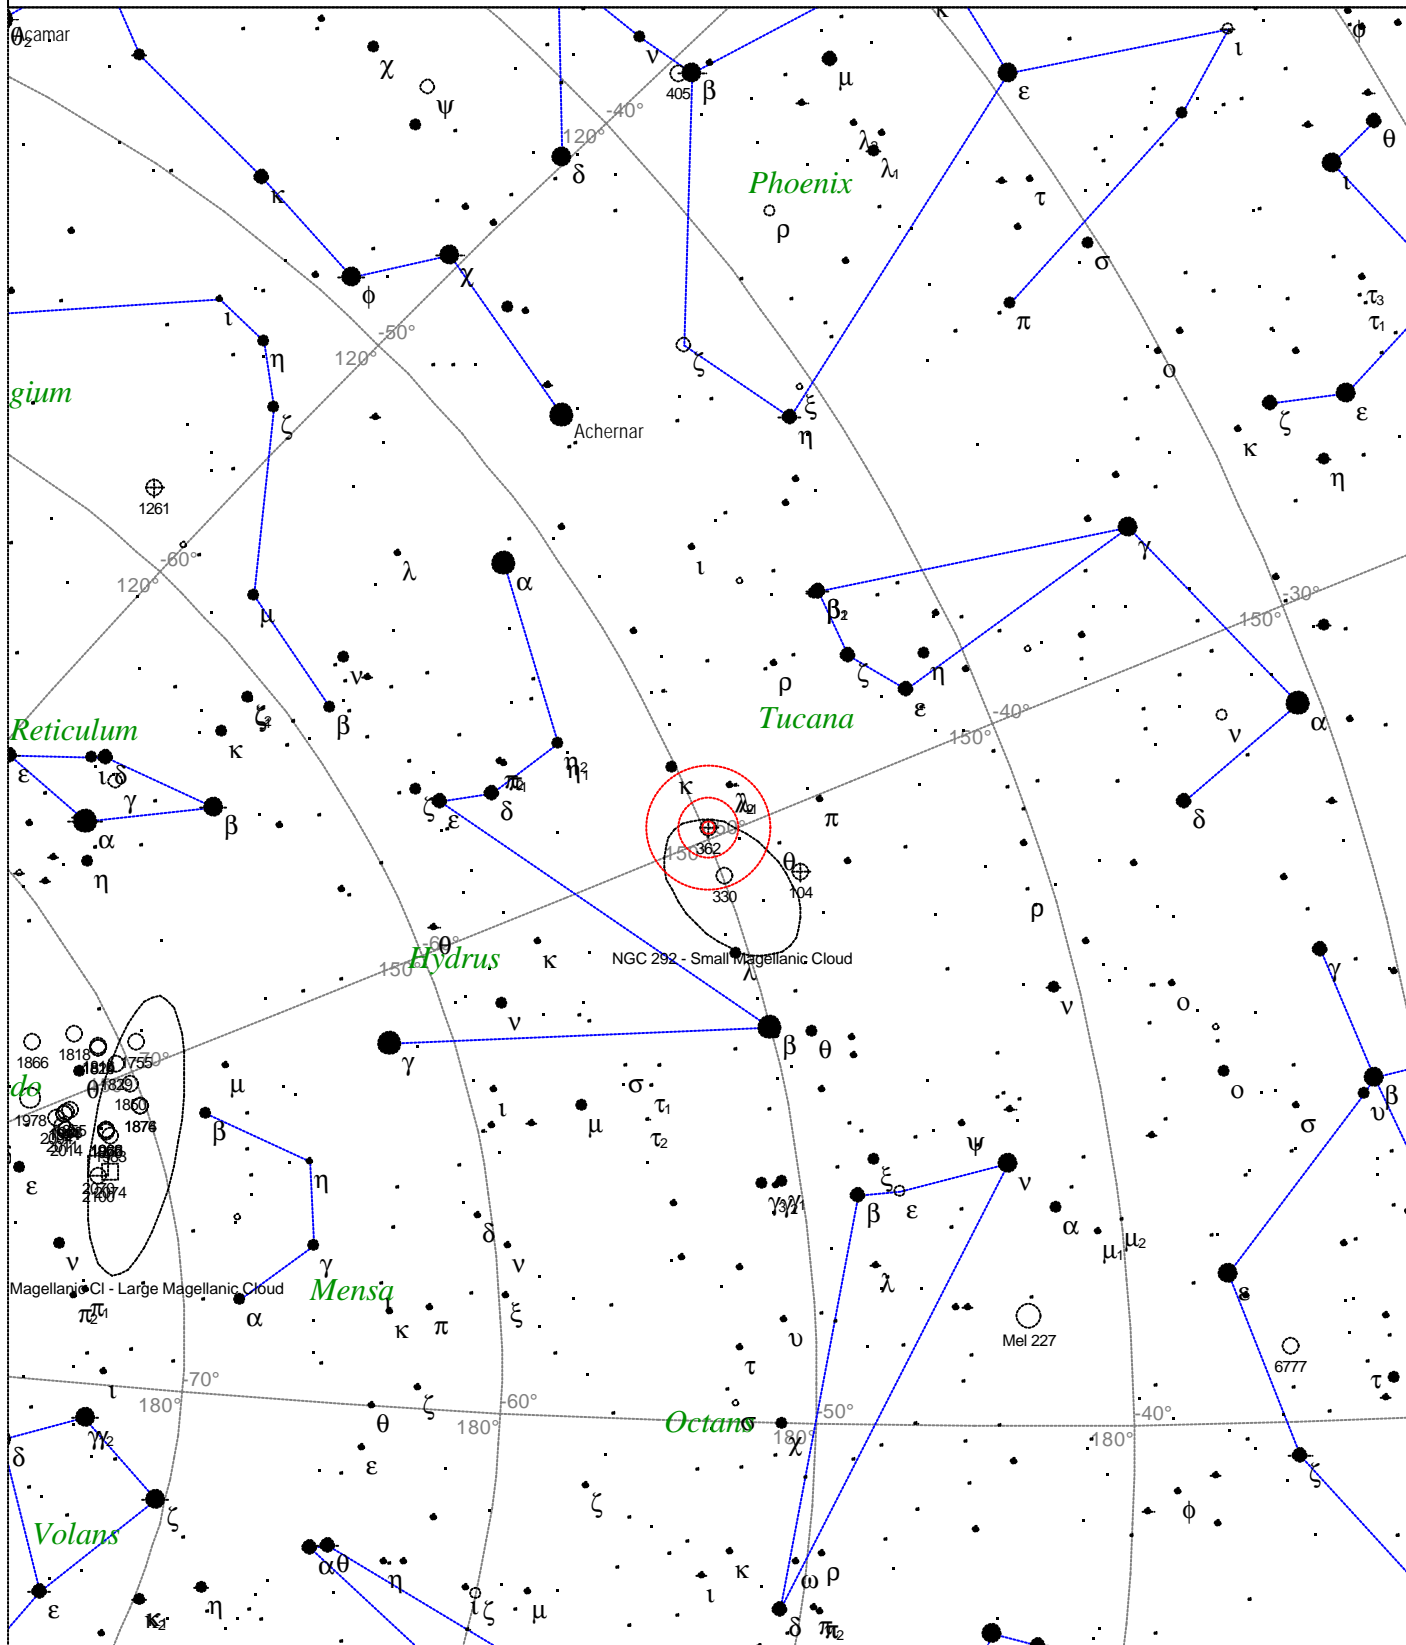

Caldwell 104 - NGC 362

<p>STARS</p> <ul style="list-style-type: none"> ● <3 ● 3.5 ● 4 ● 4.5 ● 5 ● 5.5 ● 6 ● 6.5 ● >7 	<p>SYMBOLS</p> <ul style="list-style-type: none"> ● Multiple star ○ Variable star ☄ Comet ☉ Galaxy □ Bright nebula □ Dark nebula ⊕ Globular cluster ○ Open cluster ⊕ Planetary nebula ⊗ Quasar △ Radio source × X-ray source ○ Other object 	<p><i>Caldwell 104 - NGC 362</i> <i>Type of object: Globular cluster</i> <i>Magnitude: 6.4</i> <i>Size: 12.9'</i> <i>Right ascension: 1h 3m 23s</i> <i>Declination: -70° 49' 57"</i> <i>Constellation: Tucana</i></p>
---	---	---

Local Time: 19:40:11 12-Sep-2002
 Location: 53° 27' 0" N 2° 31' 0" W

UTC: 19:40:11 12-Sep-2002
 RA: 1h03m23s Dec: -70° 49' Field: 45.0°

Sidereal Time: 18:56:39
 Julian Day: 2452530.3196